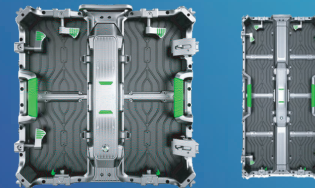

### Rental Solutions

Available in 1.9/ 2.6/ 2.9/ 3.9 mm - Indoor

Available in 2.6/ 2.9/ 3.9 mm - Outdoor

Portable and light weight

Easy front service

High Brightness and Energy Saving

90° installation